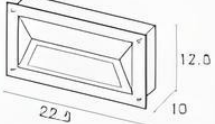

VL-15-2901/BK
 ⌀ 22.8 x 8.8 cm.

VL-15-2903/BK
 ⌀ 22.8 x 8.8 cm.

VL-15-2904/BK
 ⌀ 22.8 x 8.8 cm.

VL-15-3207/BK
 ⌀ 22 x 10 cm.

VL-15-3208/BK
 ⌀ 21.4 x 11.2 cm.

15.

Material : **Die-Cast Aluminium**

IP54

VL-15-3582/1-LED/SY
 ⌀ 6.8 cm.

VL-15-013582/2-LED/SY
 ⌀ 7 cm.

LED 2W
 CCT : 3000K
 Lumen : 160 lm
 Life Time : 20,000 Hrs
 CRI : 80

VL-15-3865+B-LED/SY

VL-15-3865+B-LED/WH

⌀ 7.5 x 7.5 cm.
 LED 2W
 CCT : 3000K
 Lumen : 160 lm
 Life Time : 20,000 Hrs
 CRI : 80