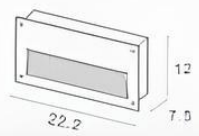

VL-15-2901/BK
 ⌀ 22.8 x 8.8 cm.

VL-15-2903/BK
 ⌀ 22.8 x 8.8 cm.

VL-15-2904/BK
 ⌀ 22.8 x 8.8 cm.

VL-15-3207/BK
 ⌀ 22 x 10 cm.

VL-15-3208/BK
 ⌀ 21.4 x 11.2 cm.

15.

Material : **Die-Cast Aluminium**

IP54

VL-15-3582/1-LED/SY
 ⌀ 6.8 cm.

VL-15-013582/2-LED/SY
 ⌀ 7 cm.

LED 2W
 CCT : 3000K
 Lumen : 160 lm
 Life Time : 20,000 Hrs
 CRI : 80

VL-15-3865+B-LED/SY

VL-15-3865+B-LED/WH

⌀ 7.5 x 7.5 cm.
 LED 2W
 CCT : 3000K
 Lumen : 160 lm
 Life Time : 20,000 Hrs
 CRI : 80