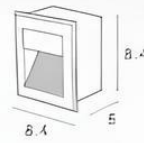

VL-15-2901/BK
 ⌀ 22.8 x 8.8 cm.

VL-15-2903/BK
 ⌀ 22.8 x 8.8 cm.

VL-15-2904/BK
 ⌀ 22.8 x 8.8 cm.

VL-15-3207/BK
 ⌀ 22 x 10 cm.

VL-15-3208/BK
 ⌀ 21.4 x 11.2 cm.

15.

Material : **Die-Cast Aluminium**

IP54

VL-15-3582/1-LED/SY
 ⌀ 6.8 cm.

VL-15-013582/2-LED/SY
 ⌀ 7 cm.

LED 2W
 CCT : 3000K
 Lumen : 160 lm
 Life Time : 20,000 Hrs
 CRI : 80

VL-15-3865+B-LED/SY

VL-15-3865+B-LED/WH

⌀ 7.5 x 7.5 cm.
 LED 2W
 CCT : 3000K
 Lumen : 160 lm
 Life Time : 20,000 Hrs
 CRI : 80