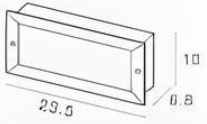

VL-15-2901/BK
 ⌀ 22.8 x 8.8 cm.

VL-15-2903/BK
 ⌀ 22.8 x 8.8 cm.

VL-15-2904/BK
 ⌀ 22.8 x 8.8 cm.

VL-15-3207/BK
 ⌀ 22 x 10 cm.

VL-15-3208/BK
 ⌀ 21.4 x 11.2 cm.

15.

Material : **Die-Cast Aluminium**

IP54

VL-15-3582/1-LED/SY
 ⌀ 6.8 cm.

VL-15-013582/2-LED/SY
 ⌀ 7 cm.

LED 2W
 CCT : 3000K
 Lumen : 160 lm
 Life Time : 20,000 Hrs
 CRI : 80

VL-15-3865+B-LED/SY

VL-15-3865+B-LED/WH

⌀ 7.5 x 7.5 cm.
 LED 2W
 CCT : 3000K
 Lumen : 160 lm
 Life Time : 20,000 Hrs
 CRI : 80