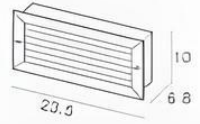

VL-15-2901/BK
 ⌀ 22.8 x 8.8 cm.

VL-15-2903/BK
 ⌀ 22.8 x 8.8 cm.

VL-15-2904/BK
 ⌀ 22.8 x 8.8 cm.

VL-15-3207/BK
 ⌀ 22 x 10 cm.

VL-15-3208/BK
 ⌀ 21.4 x 11.2 cm.

15.

Material : **Die-Cast Aluminium**

IP54

VL-15-3582/1-LED/SY
 ⌀ 6.8 cm.

VL-15-013582/2-LED/SY
 ⌀ 7 cm.

LED 2W
 CCT : 3000K
 Lumen : 160 lm
 Life Time : 20,000 Hrs
 CRI : 80

VL-15-3865+B-LED/SY

VL-15-3865+B-LED/WH

⌀ 7.5 x 7.5 cm.
 LED 2W
 CCT : 3000K
 Lumen : 160 lm
 Life Time : 20,000 Hrs
 CRI : 80